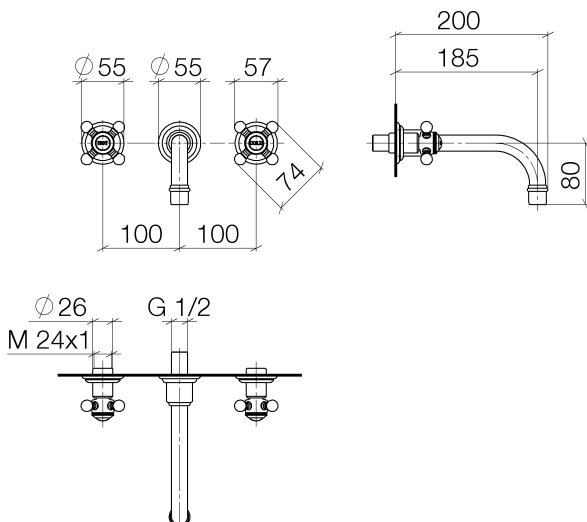

Sink - Madison

Wall-mounted three-hole lavatory mixer without drain - polished chrome

Article number: 36 712 361-00 0010

- 7-1/2" Projection
- Rigid spout
- Round aerated stream
- Valve hole diameter 1-5/8"
- Spout hole diameter 1-5/8"
- Flanges \varnothing 2-1/8"
- Water flow rate limited to max. 1.2 gpm
- lead-free

polished chrome

Accessory is required for this item.

Dimensional drawing

Sink - Madison

Wall-mounted three-hole lavatory mixer without drain - polished chrome

Article number: 36 712 361-00 0010

All dimensions in mm / inch = mm x 0,0394

Flow rate chart

Sink - Madison

Wall-mounted three-hole lavatory mixer without drain - polished chrome

Article number: 36 712 361-00 0010

Other surface finishes

platinum matte

36 712 361-06 0010

platinum

35 707 970-90 0010

Rough for wall-mounted
faucet spout in center -

35 712 970-90 0010

Rough for wall-mounted
faucet flexible positioning -

Sink - Madison

Wall-mounted three-hole lavatory mixer without drain - polished chrome