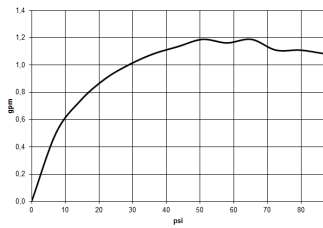

Sink - Madison

Wall-mounted three-hole lavatory mixer without drain - polished chrome

Article number: 36 712 361-00 0010

All dimensions in mm / inch = mm x 0,0394

Flow rate chart