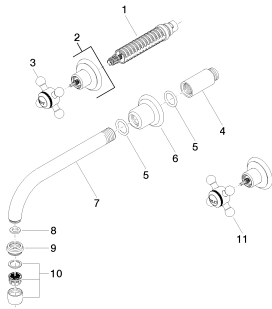

35 707 970-90 0010

Rough for wall-mounted
faucet spout in center -

35 712 970-90 0010

Rough for wall-mounted
faucet flexible positioning -

Sink - Madison

Wall-mounted three-hole lavatory mixer without drain - polished chrome

Article number: 36 712 361-00 0010

Spare parts list

36712361-01 0010

Number	Item Number	Designation	Number of units
--------	-------------	-------------	-----------------